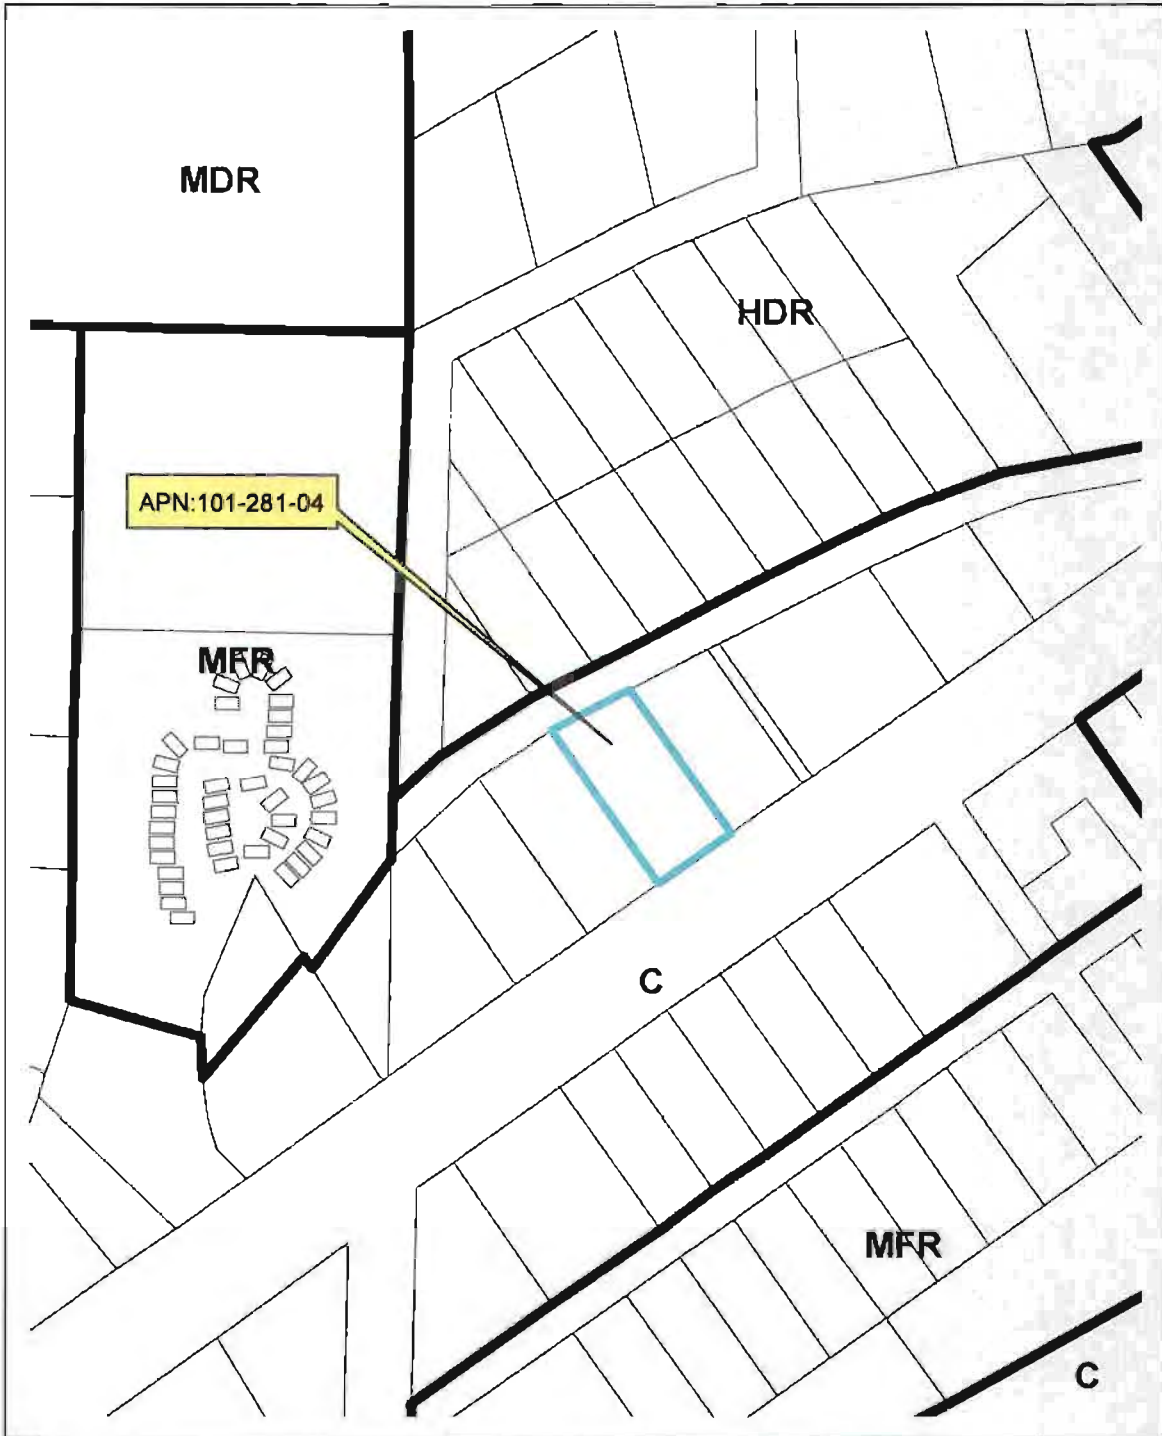

APN:101-281-04

**File No. Z13-0003**  
**Location Map**

**EXHIBIT A**

POR. NE 1/4 SEC. 36., T.11N., R.12E., M.D.M.  
POLLOCK PINES SUBDIVISION

Tax Area Code

101:28

EXHIBIT B

NOTE - Assessor's Block Numbers Shown in Ellipses  
Assessor's Parcel Numbers Shown in Circles

Assessor's Map Bk. 101 - Pg. 28  
County of El Dorado, California

OCT 27 2013

**File No. Z13-0003**  
**General Plan Map**

**EXHIBIT C**

**File No. Z13-0003**  
**Zoning Map**

**EXHIBIT D**