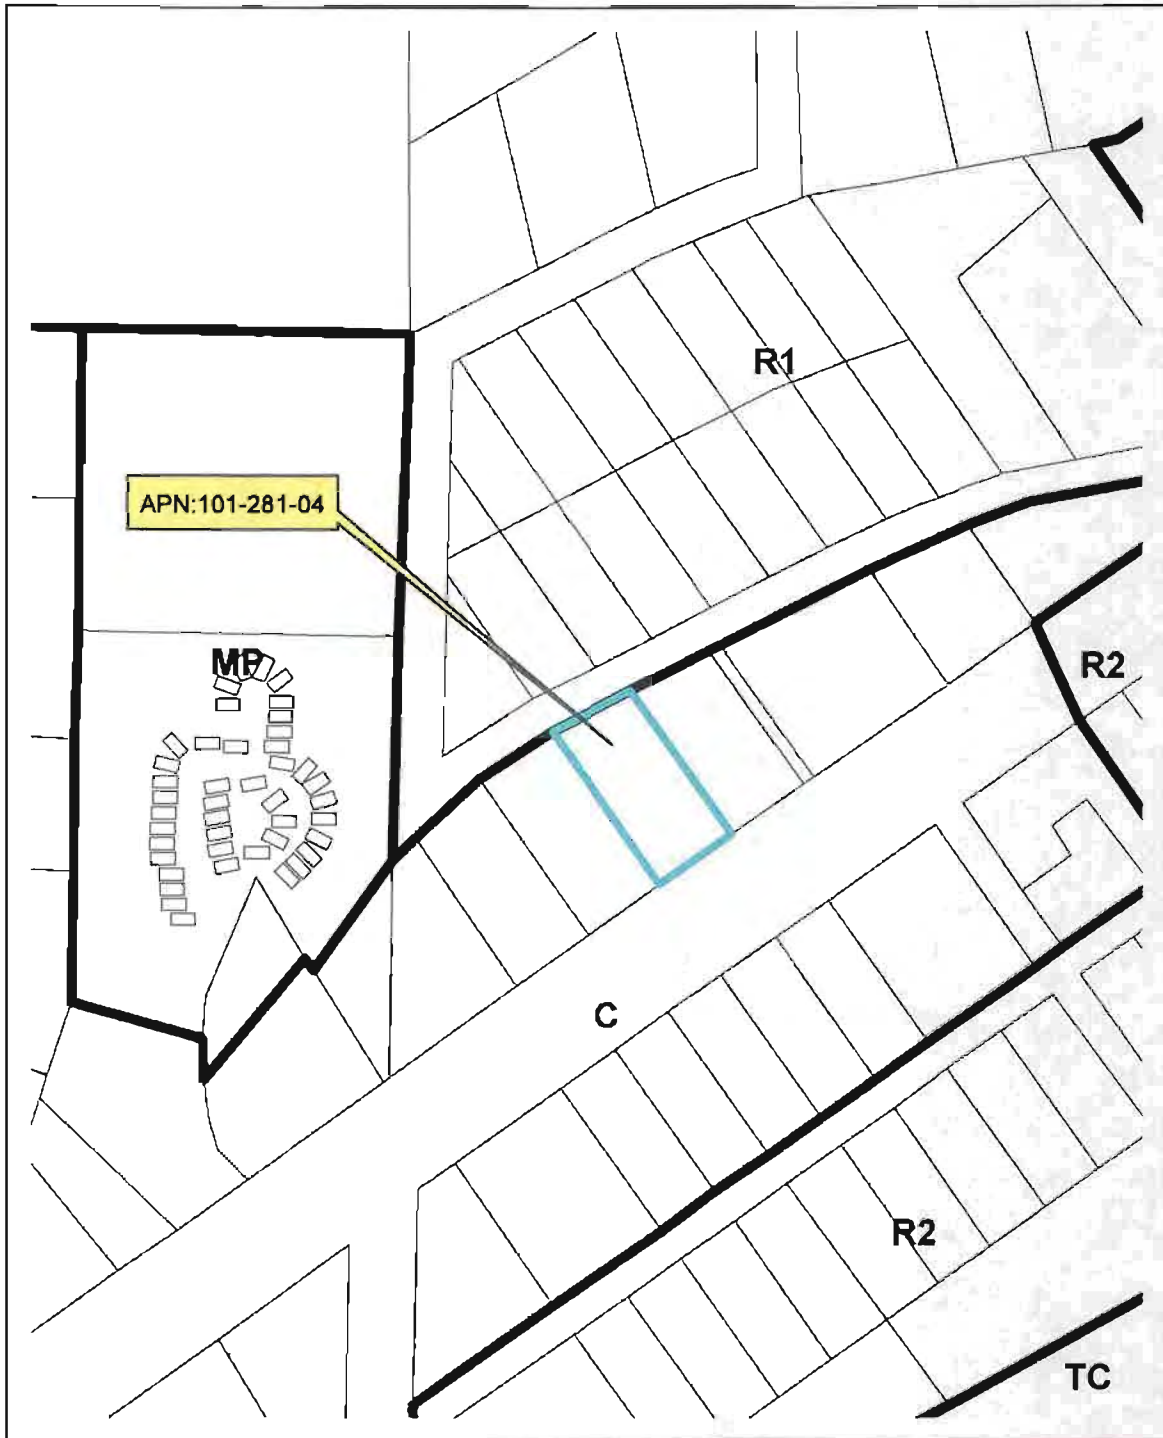

APN:101-281-04

**File No. Z13-0003**  
**Location Map**

**EXHIBIT A**

POR. NE 1/4 SEC. 36., T.11N., R.12E., M.D.M.  
POLLOCK PINES SUBDIVISION

Tax Area Code

101:28

EXHIBIT B

NOTE - Assessor's Block Numbers Shown in Ellipses  
Assessor's Parcel Numbers Shown in Circles

Assessor's Map Bk. 101 - Pg. 28  
County of El Dorado, California

OCT 27 2013

**File No. Z13-0003**  
**General Plan Map**

**EXHIBIT C**

**File No. Z13-0003**  
**Zoning Map**

**EXHIBIT D**