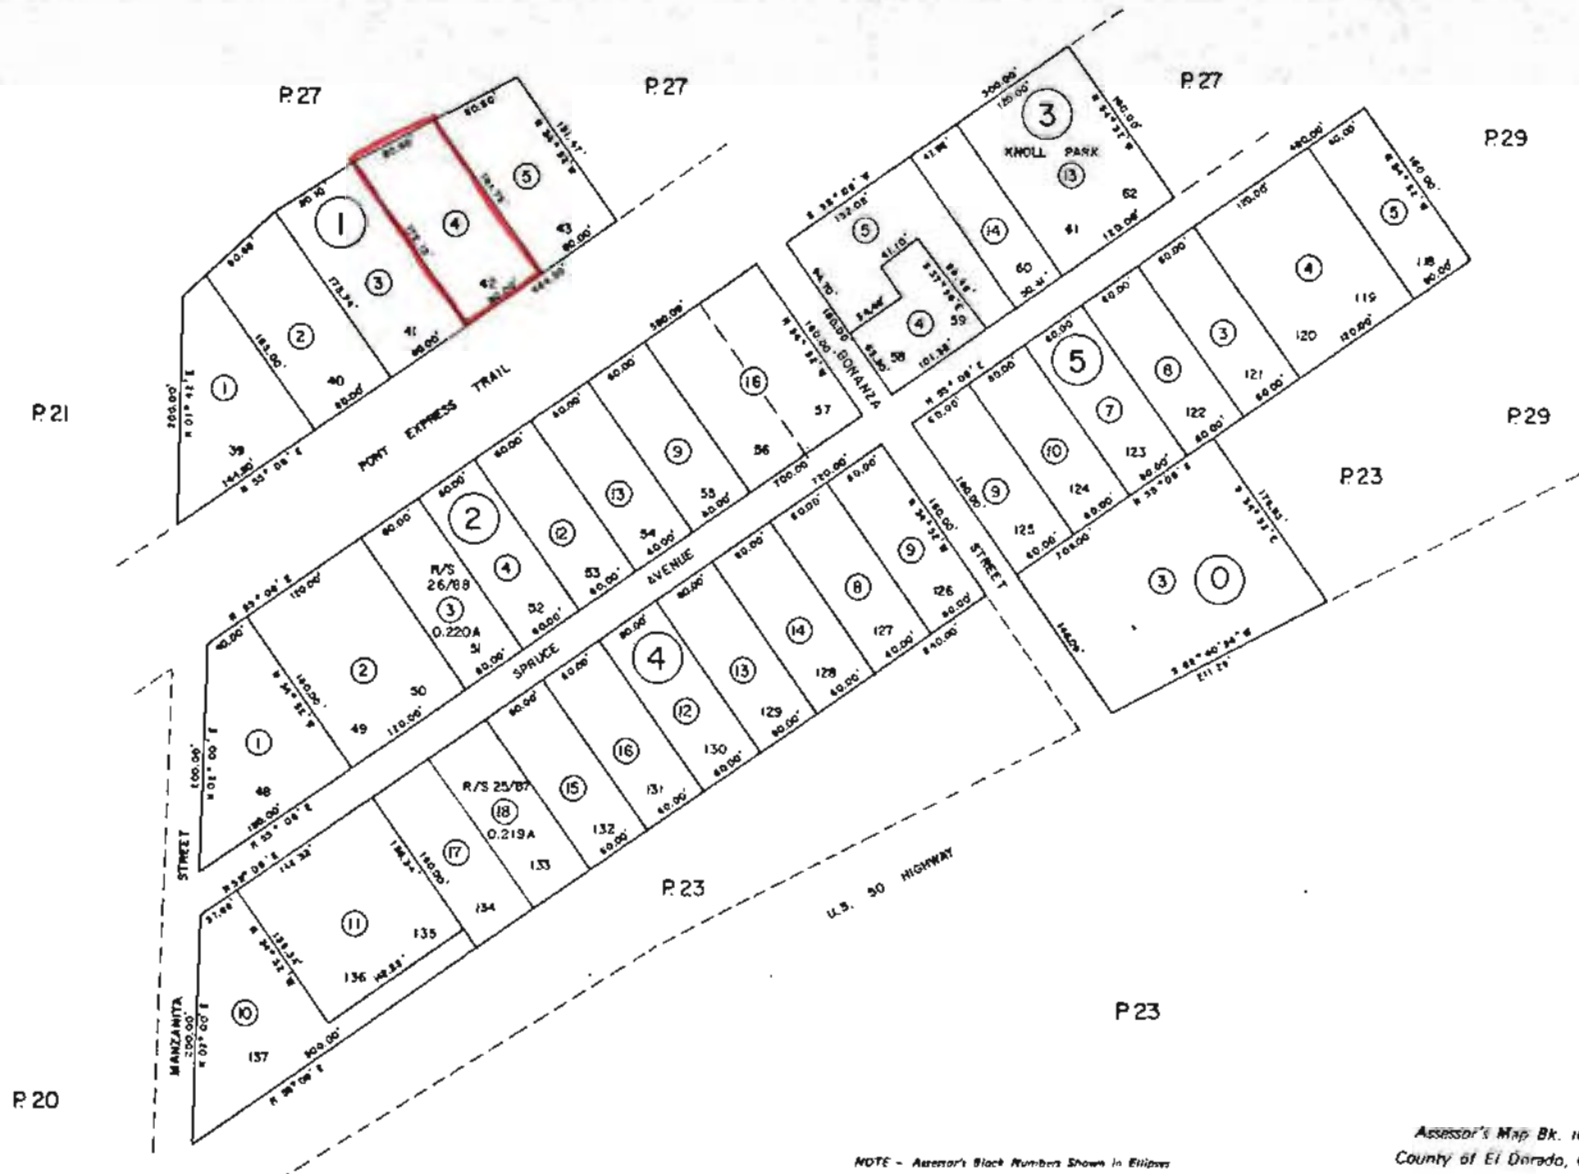

APN:101-281-04

**File No. Z13-0003**  
**Location Map**

**EXHIBIT A**

POR. NE 1/4 SEC. 36., T.11N., R.12E., M.D.M.  
POLLOCK PINES SUBDIVISION

Tax Area Code

101:28

EXHIBIT B

NOTE - Assessor's Block Numbers Shown in Ellipses  
Assessor's Parcel Numbers Shown in Circles

Assessor's Map Bk. 101 - Pg. 28  
County of El Dorado, California

OCT 27 2013

**File No. Z13-0003**  
**General Plan Map**

**EXHIBIT C**

**File No. Z13-0003**  
**Zoning Map**

**EXHIBIT D**