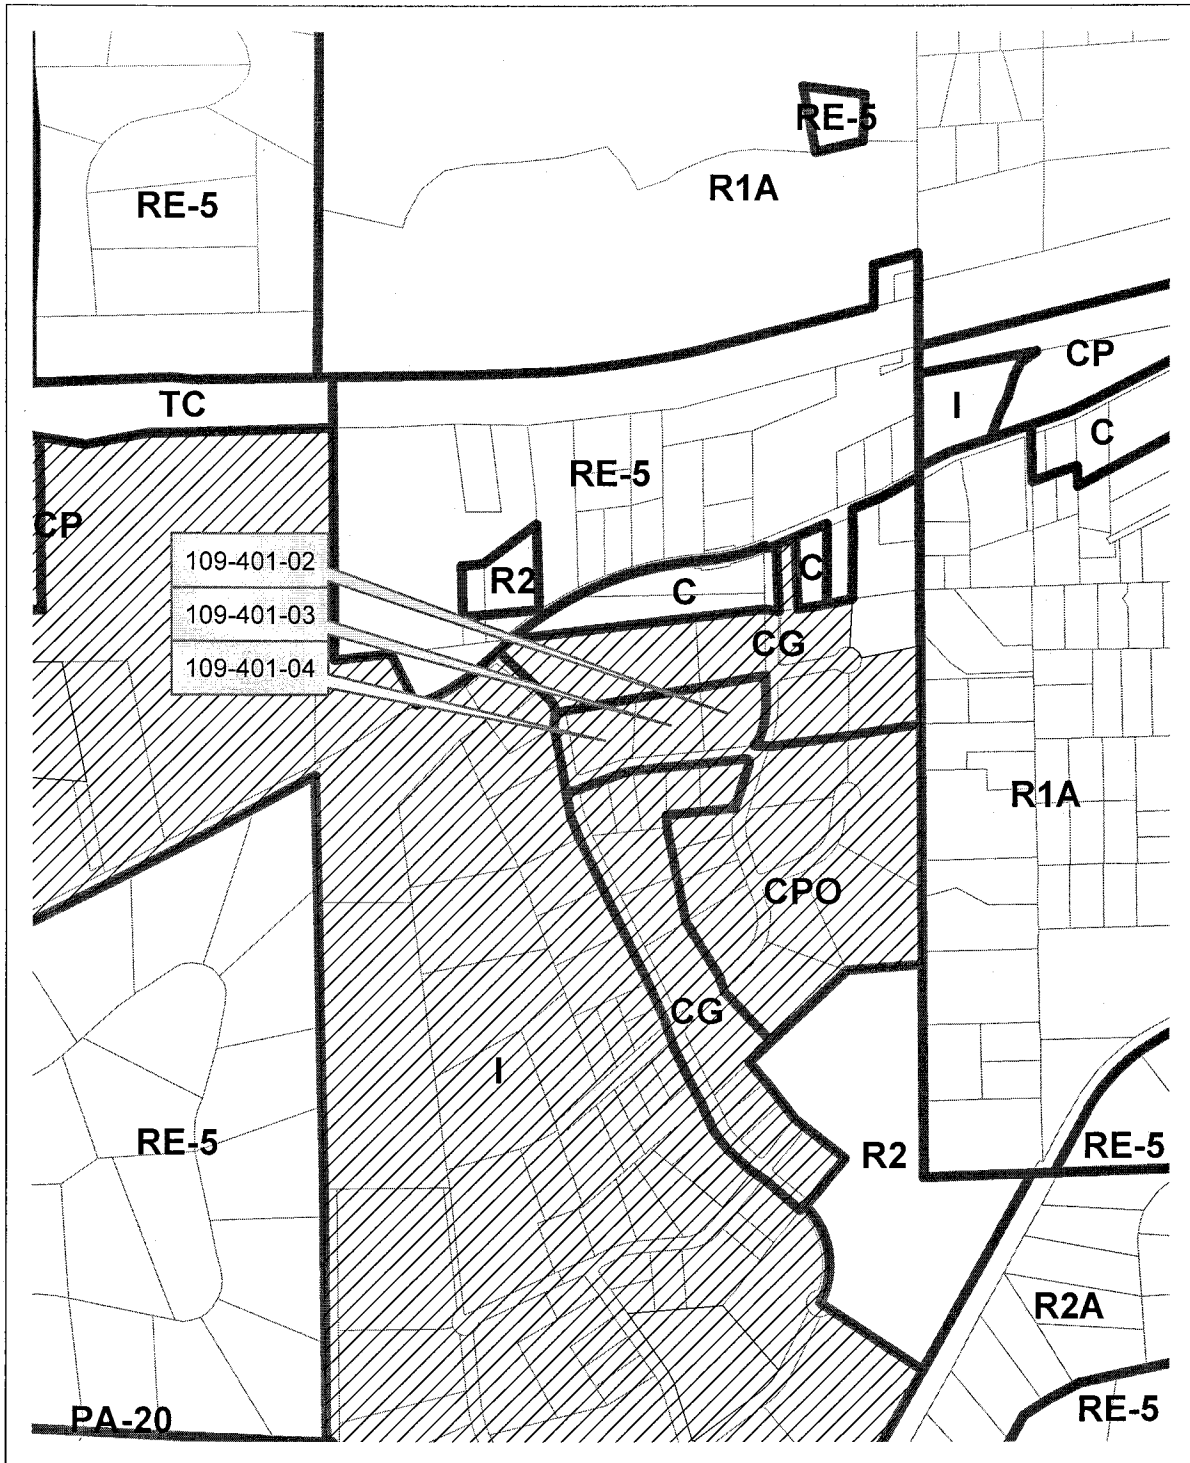

**File No. Z 11-0006**  
**General Plan Map**

**EXHIBIT B**

**File No. Z 11-0006**  
**Zoning Map**

**-DC Combining Zone**

**EXHIBIT C**

FOR SECS. 28 11, T9N, R9E, M.D.M.  
BARNETT BUSINESS PARK  
G-49

Tex Area Code

109:40

NOTE - Assessor's Block Numbers Shown in Ellipse  
Assessor's Parcel Numbers Shown in Circle

THIS MAP IS NOT A SURVEY, It is prepared by the El Dorado Co.  
Assessor's office for assessment purposes only.

Assessor's Map Bk. 109 - Pg. 40  
County of El Dorado, California

109:40