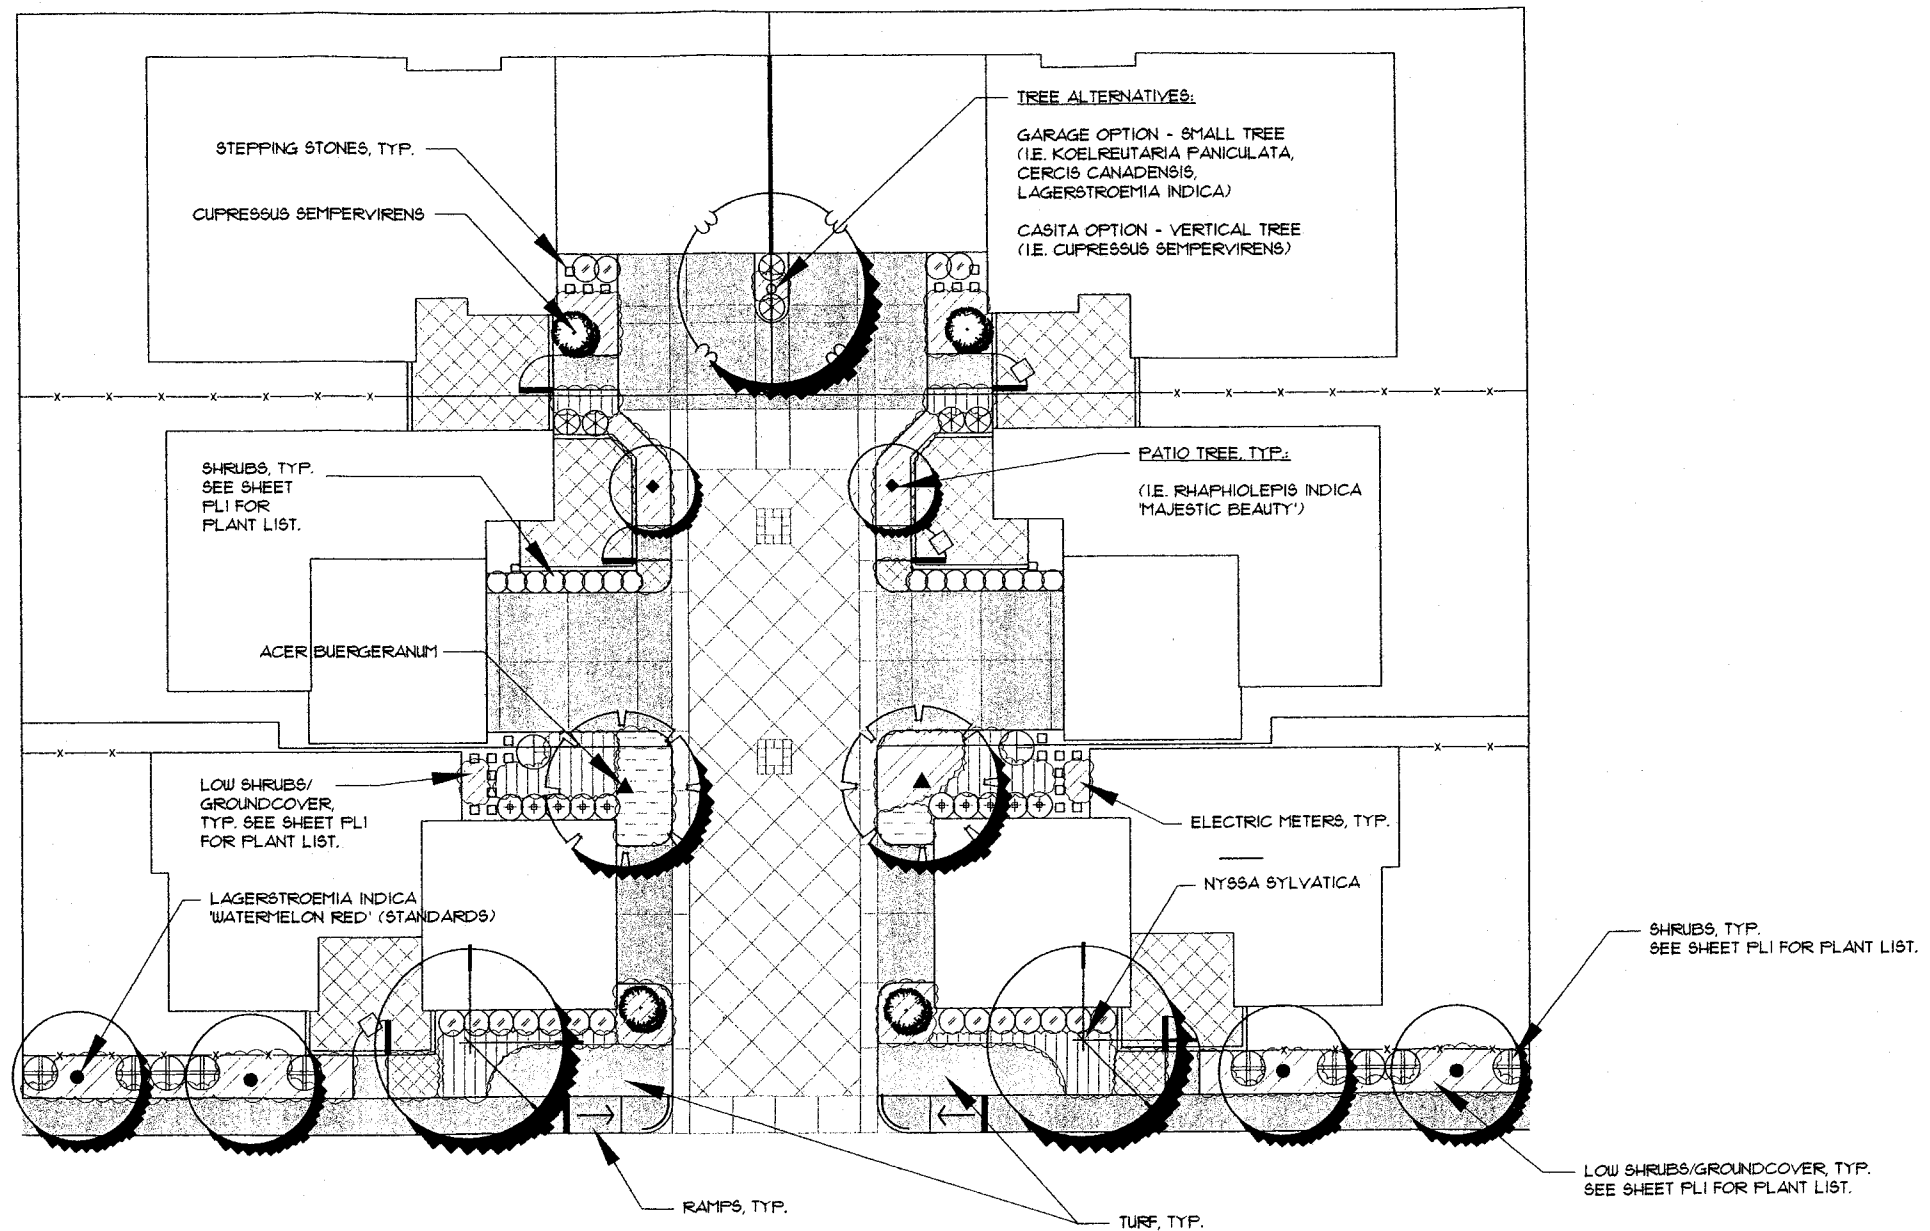

SHRUBS AND GROUND COVERS				
SYMBOL	BOTANICAL NAME COMMON NAME	SIZE	SPACING	WATER USE
EVERGREEN OR FOUNDATION SHRUB MATERIAL				
	BOCCONIA SP.	1 GAL	30" x 30"	LOW
	COYONASTER SP.	1 GAL	30" x 30"	LOW
	FOCALIA SP.	1 GAL	30" x 30"	LOW
	HEBE SP.	1 GAL	30" x 30"	LOW
	HYDRANGEA SP.	1 GAL	30" x 30"	LOW
	LAURUS SP.	1 GAL	30" x 30"	LOW
	PRUNUS SP.	1 GAL	30" x 30"	LOW
	ROSE SP.	1 GAL	30" x 30"	LOW
	SPYRAEA SP.	1 GAL	30" x 30"	LOW
	YUCCA SP.	1 GAL	30" x 30"	LOW
FACER SHRUB MATERIAL				
	AGAVE SP.	1 GAL	30" x 30"	LOW
	CAPELLA SP.	1 GAL	30" x 30"	LOW
	DIPTEROCARPUS SP.	1 GAL	30" x 30"	LOW
	HEBE SP.	1 GAL	30" x 30"	LOW
	ROSE SP.	1 GAL	30" x 30"	LOW
	SPYRAEA SP.	1 GAL	30" x 30"	LOW
	YUCCA SP.	1 GAL	30" x 30"	LOW
ACCENT SHRUB MATERIAL				
	BURSERIA SP.	1 GAL	30" x 30"	LOW
	DIPTEROCARPUS SP.	1 GAL	30" x 30"	LOW
	HEBE SP.	1 GAL	30" x 30"	LOW
	ROSE SP.	1 GAL	30" x 30"	LOW
	SPYRAEA SP.	1 GAL	30" x 30"	LOW
	YUCCA SP.	1 GAL	30" x 30"	LOW
GROUND COVER MATERIAL				
	AGAPANTHUS SP.	1 GAL	30" x 30"	LOW
	ANTICYANUS SP.	1 GAL	30" x 30"	LOW
	HEBE SP.	1 GAL	30" x 30"	LOW
	ROSE SP.	1 GAL	30" x 30"	LOW
	SPYRAEA SP.	1 GAL	30" x 30"	LOW
	YUCCA SP.	1 GAL	30" x 30"	LOW

PD 07-0029/TM 07-1457

SERRANO VILLAGE 17
EL DORADO HILLS, CA

FILE COPY

PRELIMINARY LANDSCAPE PLAN

SCALE: 1"=40' | | | SHEET: PL1

DATE: 9/21/07
PROJECT: SP-07042

LAND ARCHITECTURE
INCORPORATED
231 Vernon Street, Roseville, CA 95678
PH: (916) 784-7400 FAX: (916) 784-7400

FILE COPY

PD 07-0029/TM 07-1457

SERRANO VILLAGE J7
EL DORADO HILLS, CA

TYPICAL 6-PAK CLUSTER PLANTING PLAN

SCALE: 1"=10'0" | | | SHEET: **PL2**