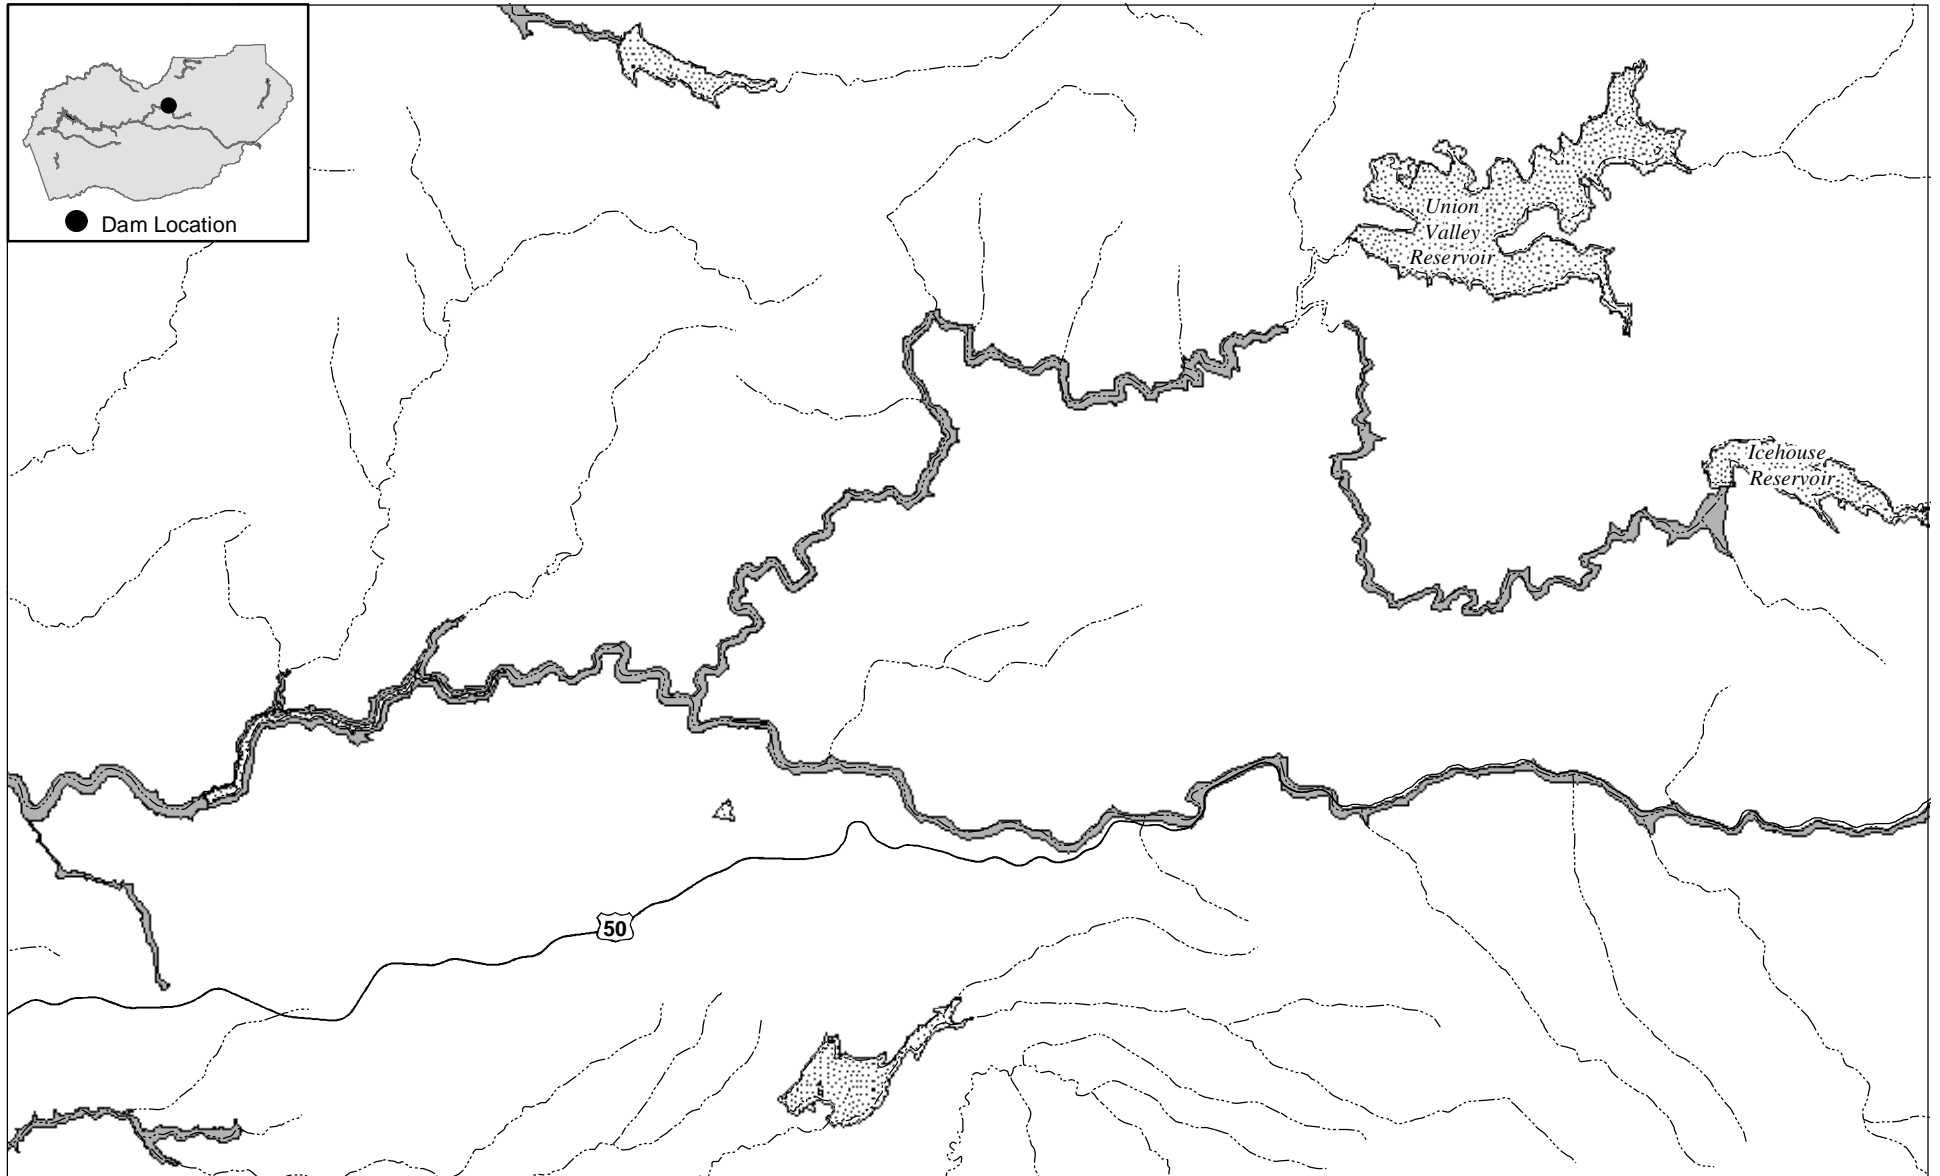

Union Valley Dam Failure Inundation Zone

Source: El Dorado County (2002)
Not to Scale
Revised December 15, 2003