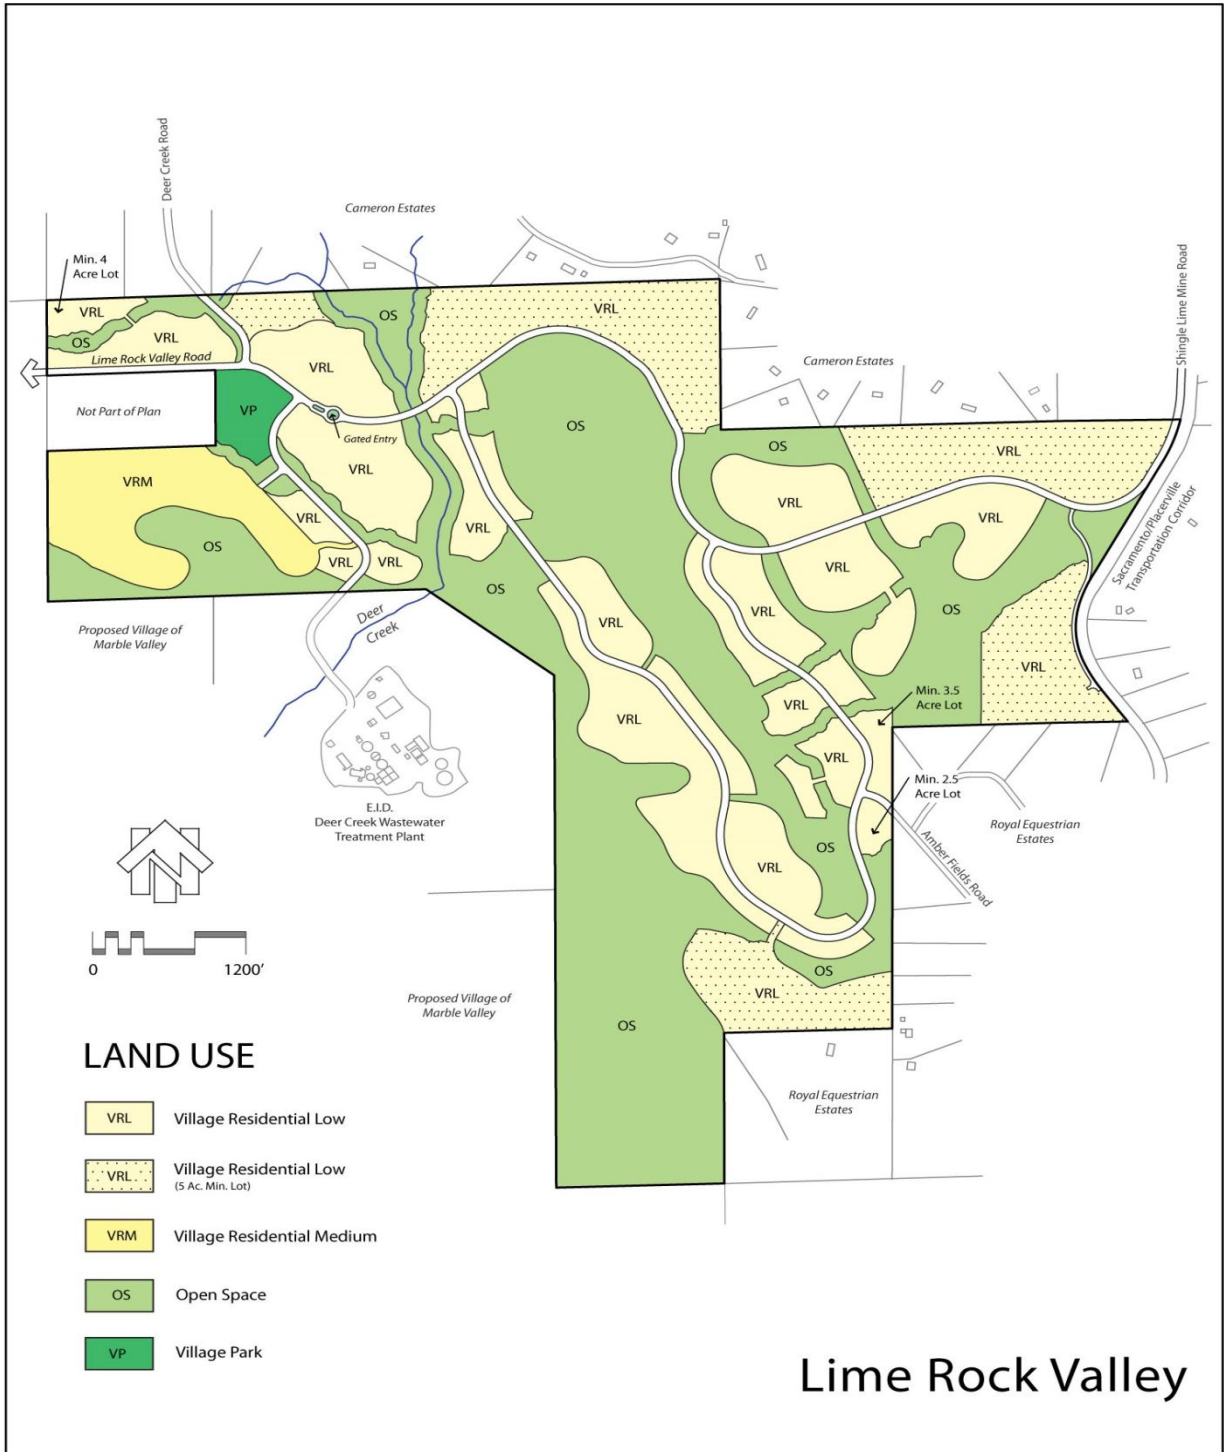

# Lime Rock Valley Specific Plan Land Use Map (DRAFT, November 2013)

Lime Rock Valley

Torrence Planning

Figure 3.1 – Land Use