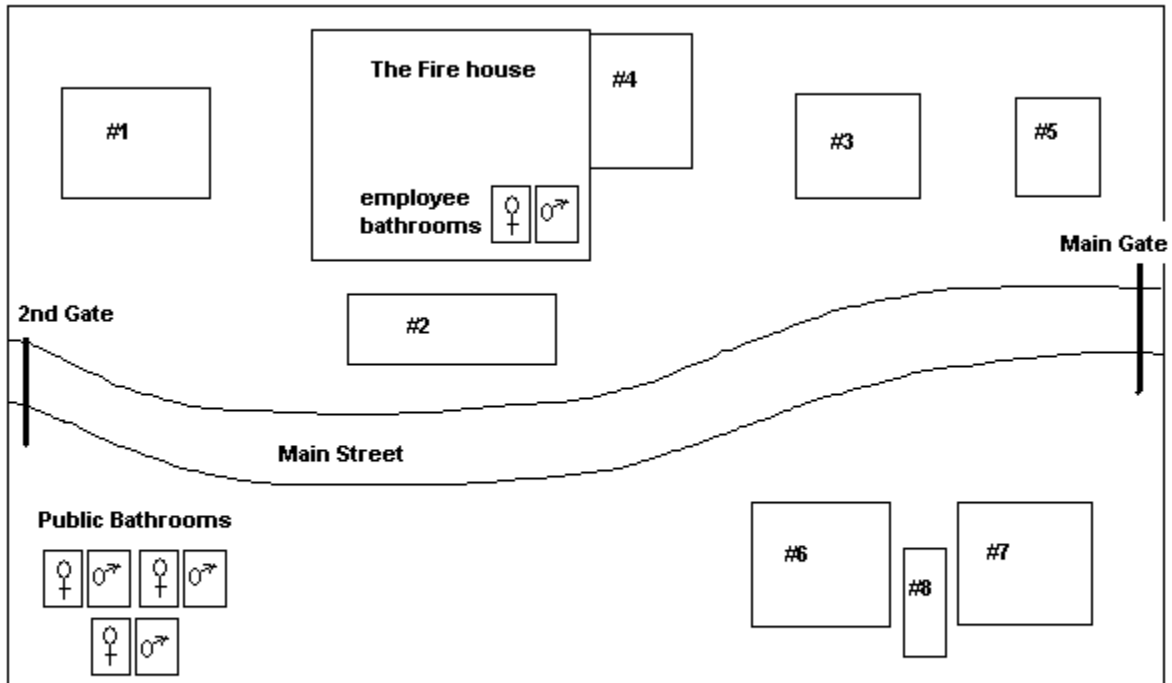

SAMPLE: SITE PLAN OF SPECIAL EVENT

Main Street Fair -- June 1 - 2

#1: Joe's Burger Shack

#2: The firehouse sausage booth

#3: Tracy's Tri-tip booth

#4: Janitor's Room - with mop sink for all booths to share

#5: Bill's hot dog cart

#6: M&J's Kettle Korn

#7: Jane's Sno-cone booth

#8: Utensil washing station for #6 and #7