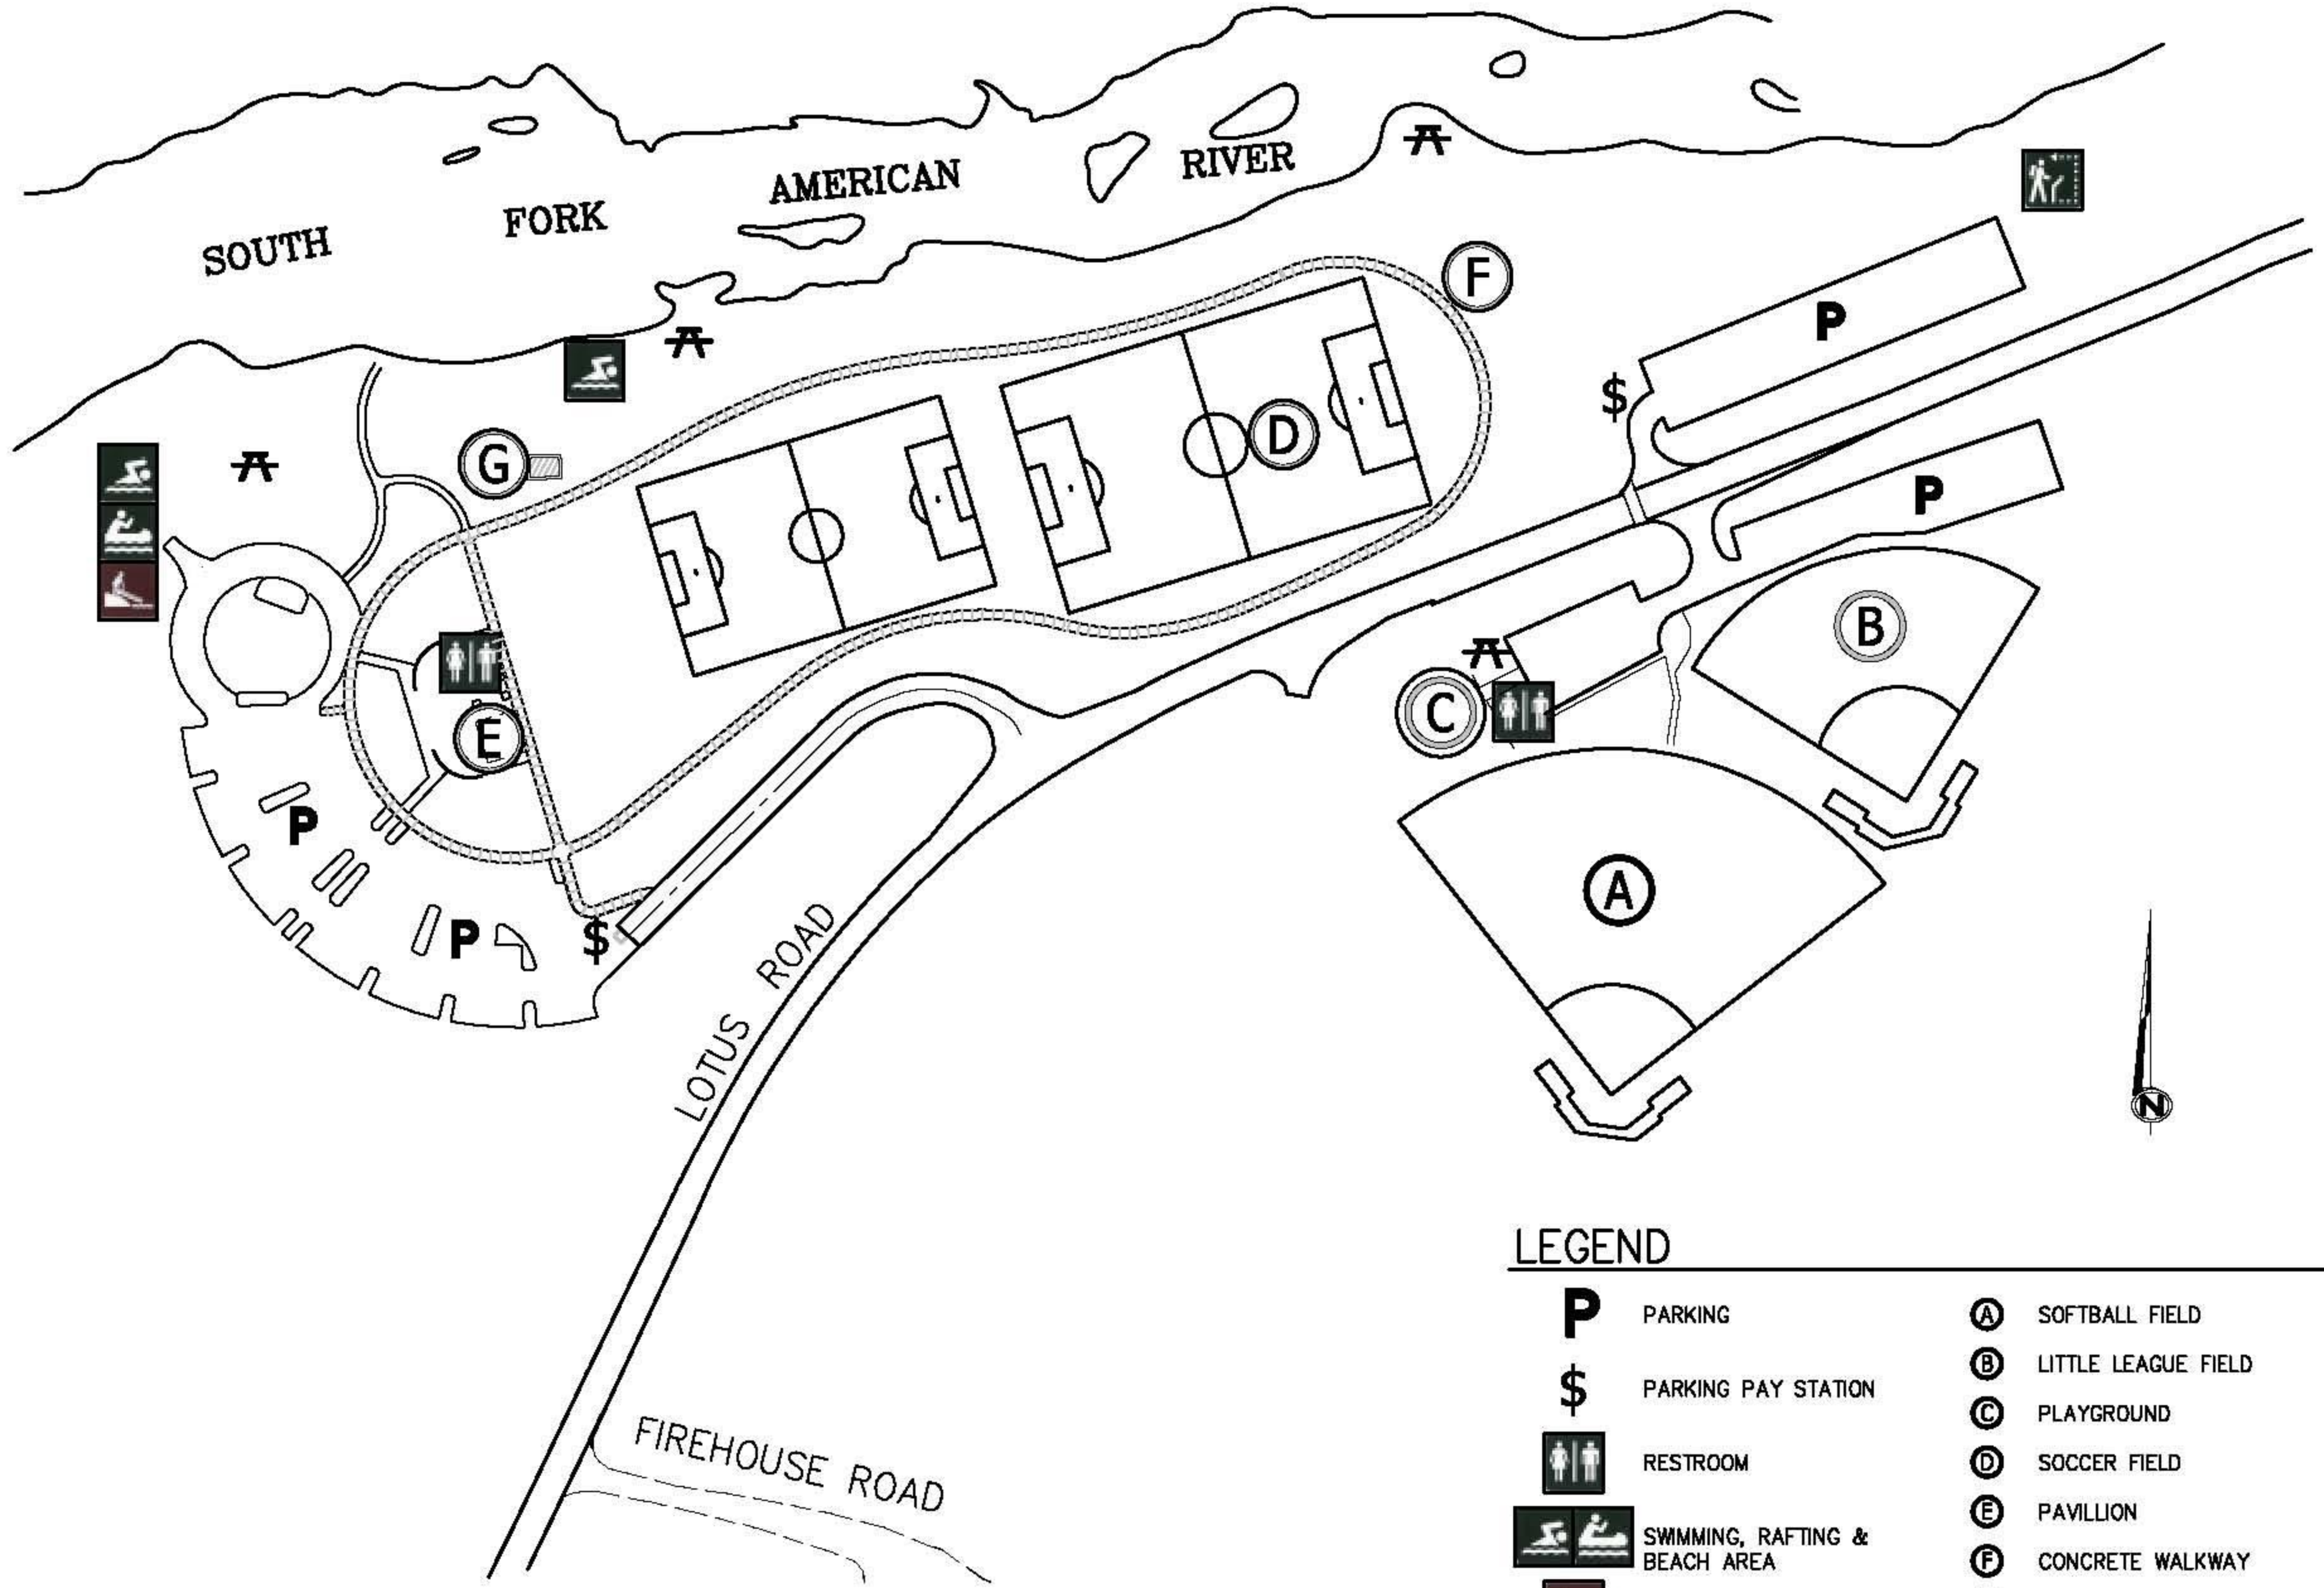

# HENNINGSEN LOTUS PARK

## LEGEND

- |           |                                |          |                     |
|-----------|--------------------------------|----------|---------------------|
| <b>P</b>  | PARKING                        | <b>A</b> | SOFTBALL FIELD      |
| <b>\$</b> | PARKING PAY STATION            | <b>B</b> | LITTLE LEAGUE FIELD |
|           | RESTROOM                       | <b>C</b> | PLAYGROUND          |
|           | SWIMMING, RAFTING & BEACH AREA | <b>D</b> | SOCCER FIELD        |
|           | BOAT LAUNCH AREA               | <b>E</b> | PAVILLION           |
|           | TRAILHEAD                      | <b>F</b> | CONCRETE WALKWAY    |
|           | SHADE STRUCTURES/PICNIC AREAS  |          | PICNIC AREAS        |